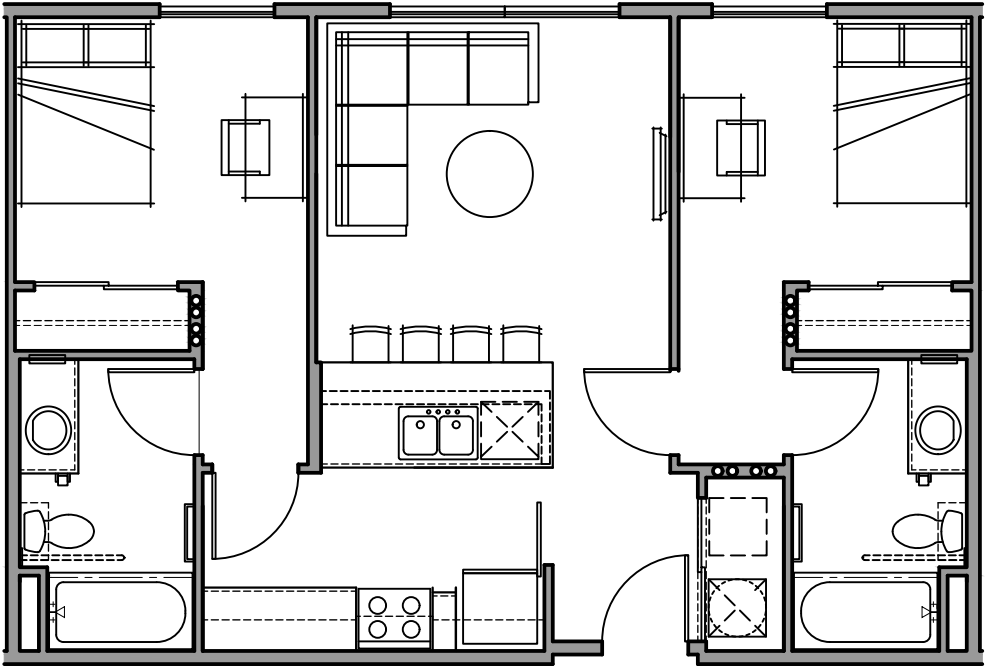

THE ANNEX

B1

2 bedroom / 2 bath
825 sq ft

AnnexOshkosh.com

*Amenities, materials, floorplans and units are subject to change. Illustration is representational. Pricing, amenities and availability subject to change without notice. Information is believed to be accurate but is not warranted. Speak with a leasing agent for additional details.